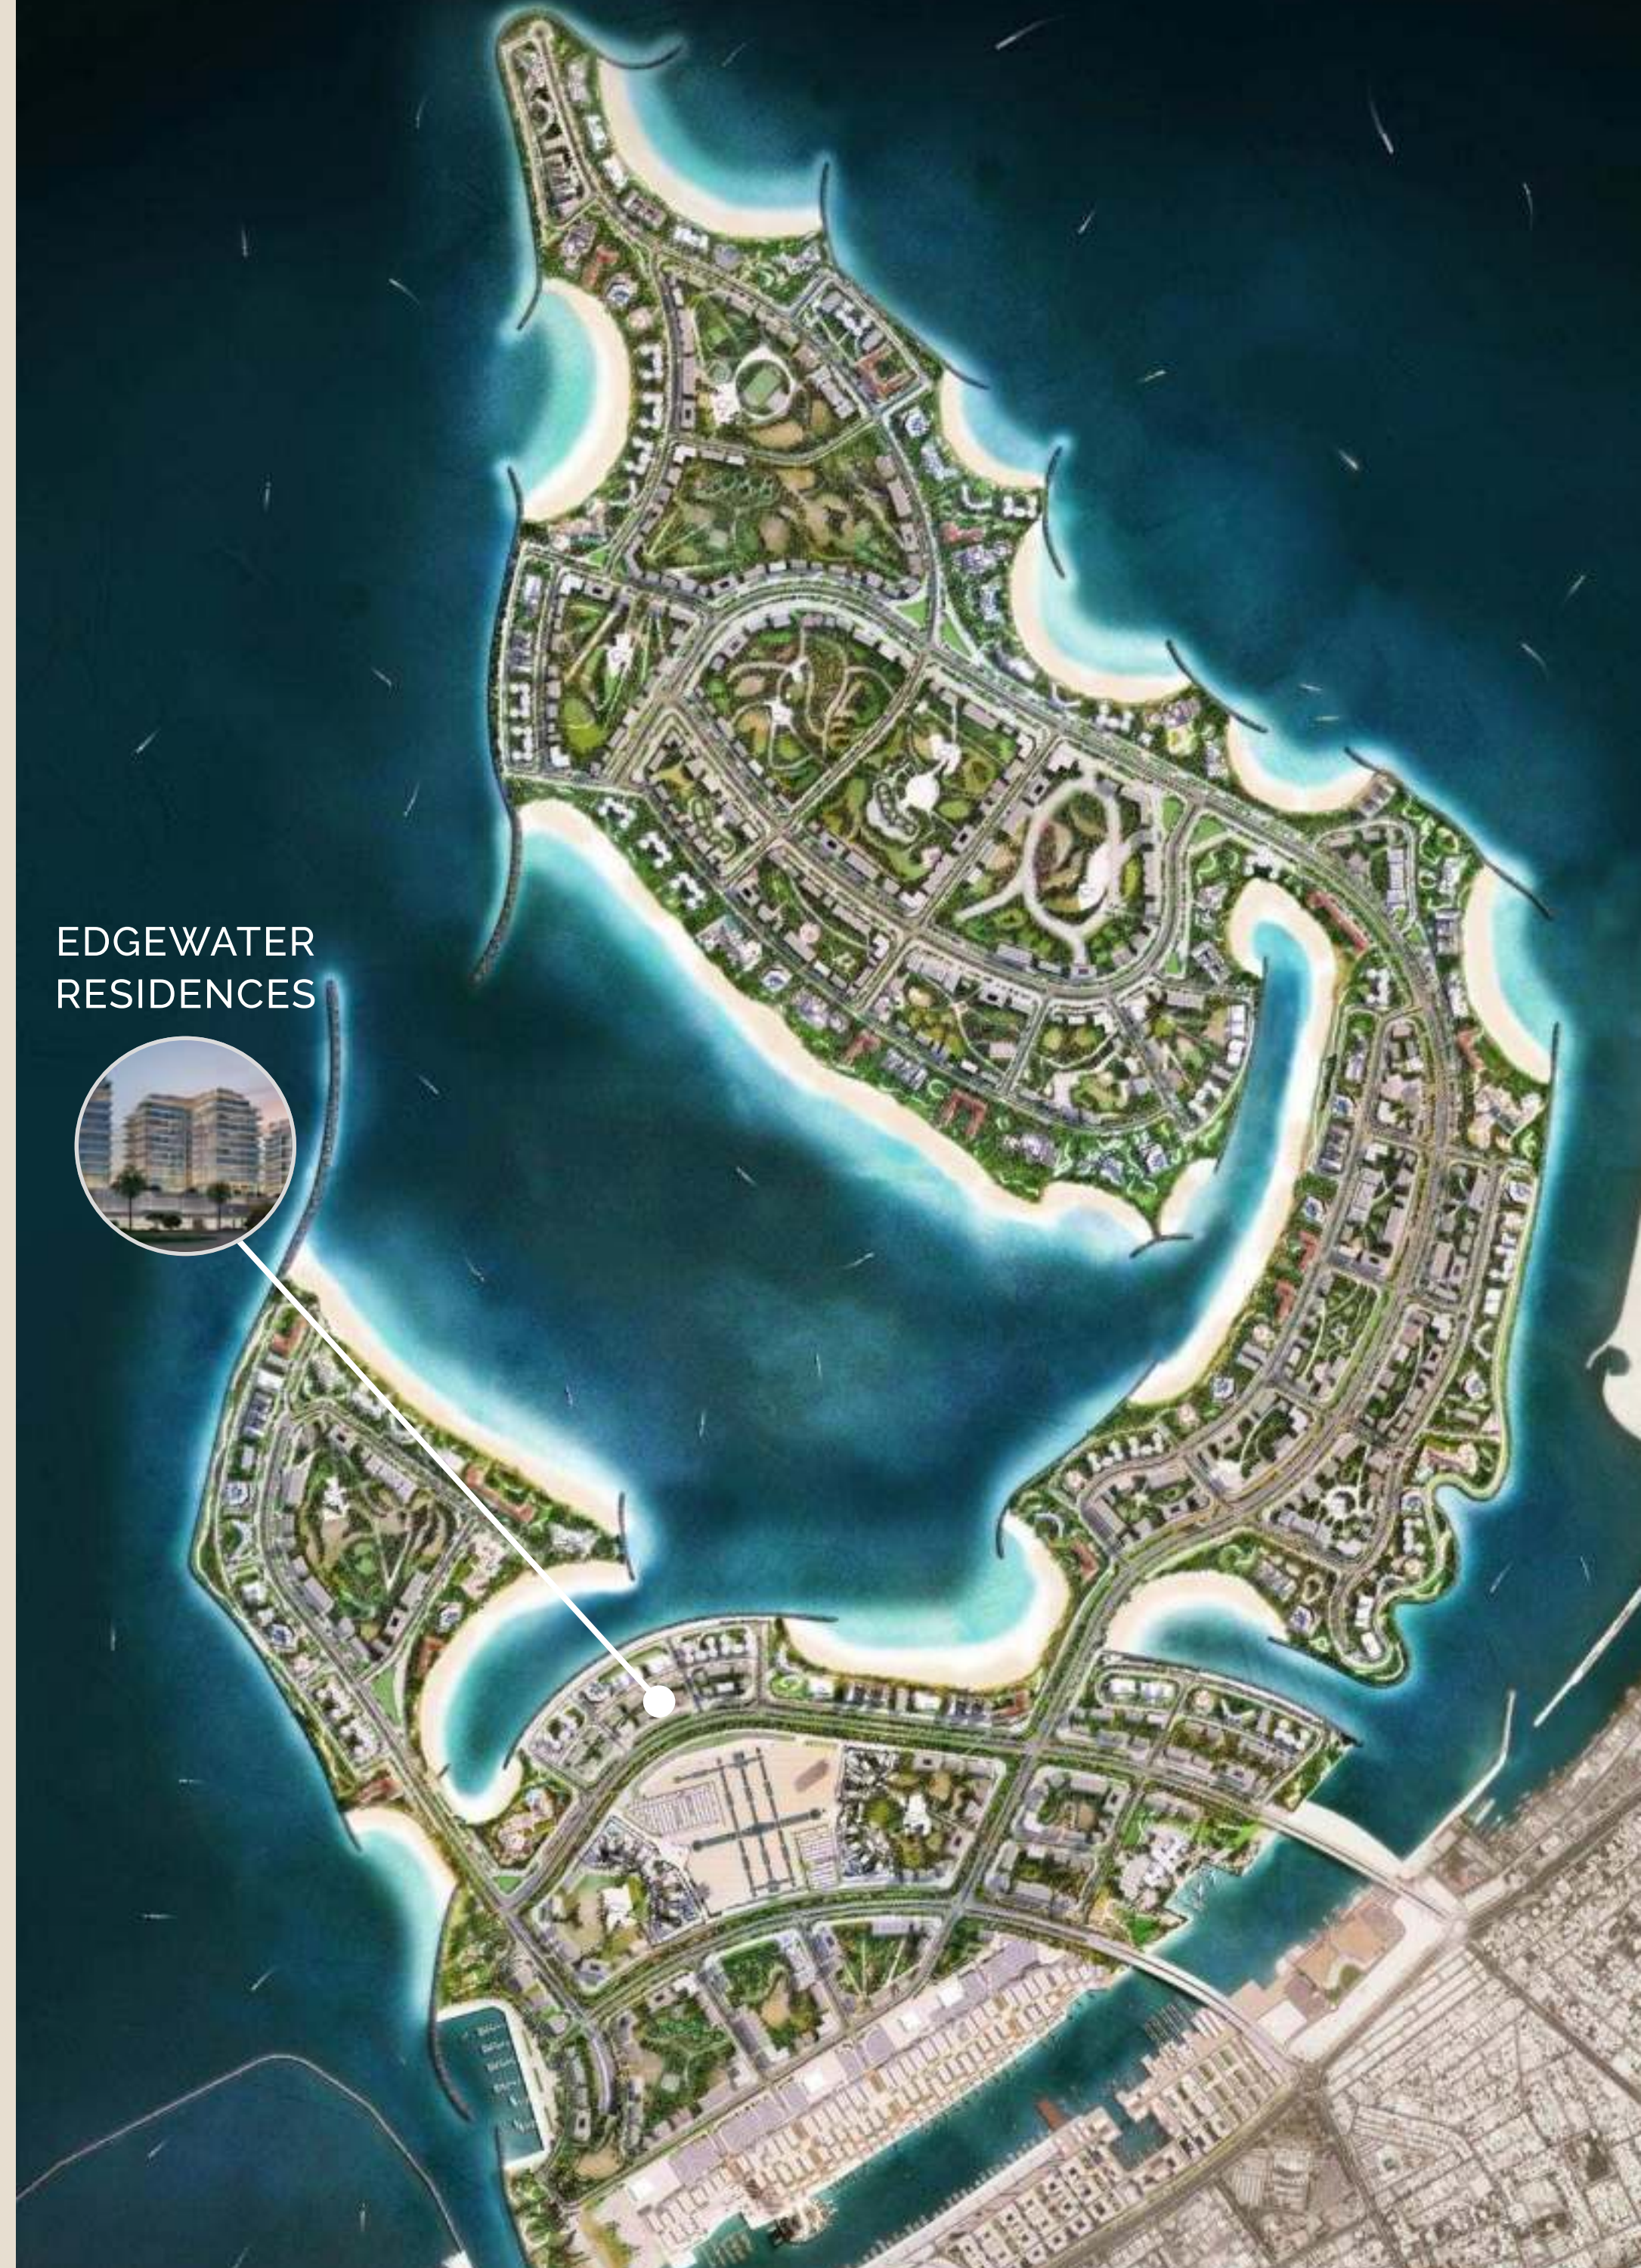

We open the doors to a world of
luxury and comfort on Dubai Islands

DUBAI ISLANDS

The prime location of Edgewater Residences also provides residents with easy access to a range of amenities and services

15 mins
Dubai International Airport

20 mins
Burj Khalifa

20 mins
Dubai Mall

25 mins
Burj Al Arab

EDGEWATER
RESIDENCES

THE WORLD ISLANDS

EDGEWATER RESIDENCES

THE PALM JUMEIRAH

BURJ AL ARAB

DUBAI FRAME

BURJ KHALIFA
DUBAI MALL

DUBAI INTERNATIONAL AIRPORT

JUMEIRAH

DOWNTOWN

DEIRA

AL BARSHA